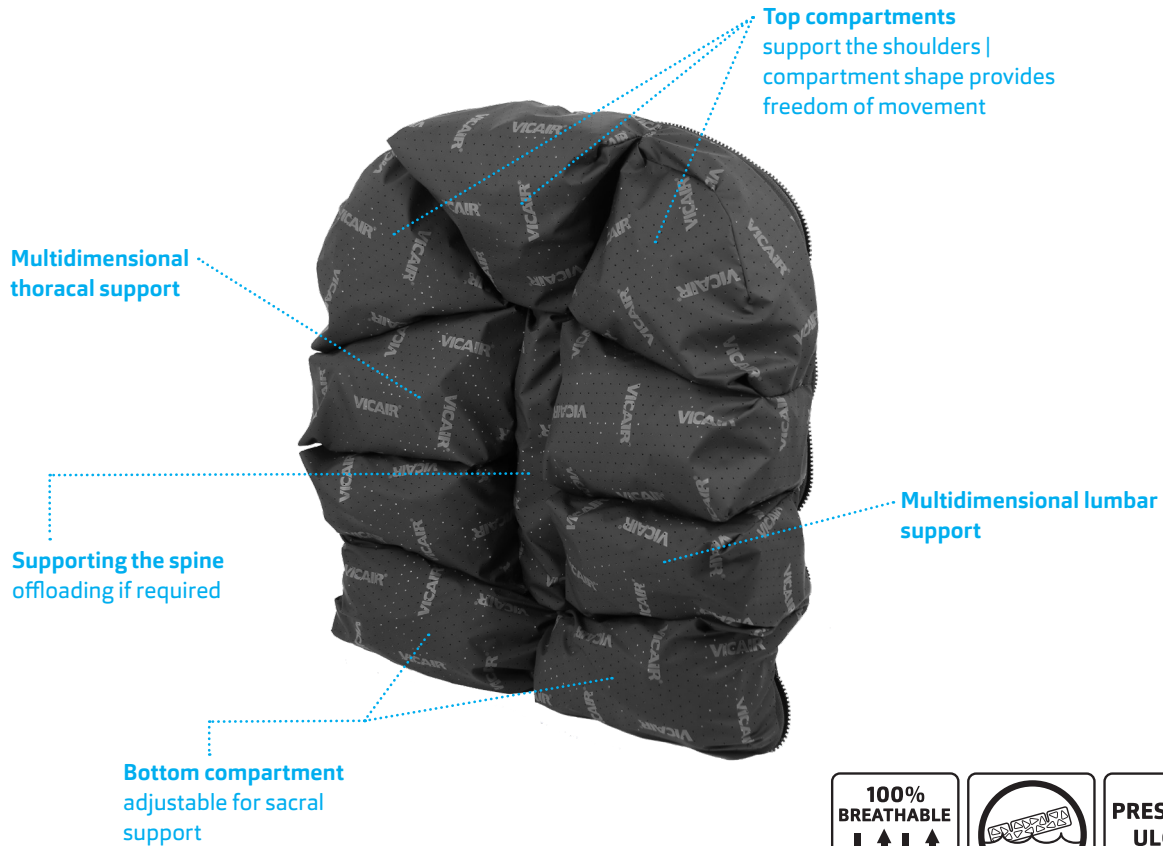

THE BEST BACK SUPPORT FOR USERS OF MANUAL TILT-IN-SPACE WHEELCHAIRS AND POWERCHAIRS

Supporting different postures

Follows the human spine alignment

Optimal pressure redistribution

Excellent pressure redistribution, comfort and support make this back support cushion perfect for use in a large variety of situations. It can be used in several types of back systems and in tilt-in-space chairs with adjustable seat depth. The cushion is easily fixed onto the solid back support by use of hook and loop strips. With the Vicair Back Connector the Multifunctional O2 Back can also be used in tension adjustable backs such as the Vicair Strap Back. Although it automatically adapts to the body's contours, the cushion can also be adjusted for optimal positioning, while the user is still leaning against the cushion. 100% machine washable and breathable, for optimal hygiene and perfect temperature and moisture regulation.

PRODUCT PERFORMANCE

Skin protection / Anti decubitus	▲▲▲▲△
Pressure redistribution	▲▲▲▲▲
Shear force reduction	▲▲▲▲△
Microclimate control	▲▲▲▲▲
Impact & vibration damping	▲▲▲▲▲

Positioning	▲▲▲▲△
Lateral stability	▲▲▲▲△
Frontal stability	▲▲▲▲△
Sliding reduction	▲▲▲▲▲
Allows manual adjustments	▲▲▲▲▲
Allows easy transfers	▲▲▲▲△

USED WITH

Neuromuscular diseases, Scoliosis, Kyphosis, Lordosis, Gibbus, Quadriplegia, pain relief, in a geriatric environment

TECHNICAL SPECIFICATIONS

Length	36-60 cm
Average weight	975 grams
Max. user weight	150 kg
Machine washable	60°C max.
Loss of seat depth	3 cm

CUSHION SIZES

- Standard
- On request

length	width											
	Inch	14½	14¾	16	16½	17	18	18½	19	20	21½	23
CM	36	37	40	41	43	45	46	48	50	54	58	60
14½	36											
15	38											
16	40											
17	43											
18	45											
19	48											
20	50											
20¾	52											
21½	54											
23	58											
24	60											